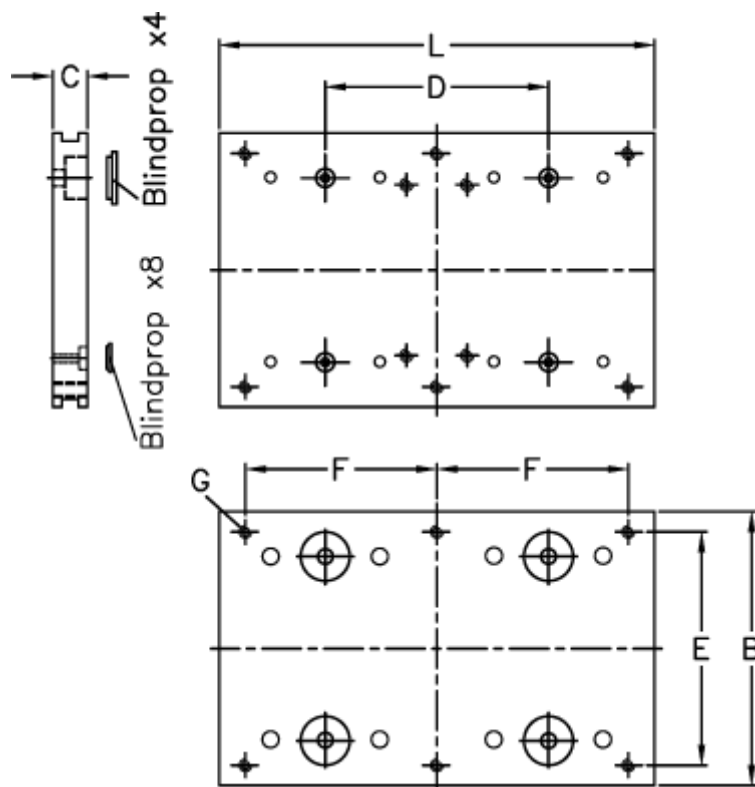

Article number: 057113020100

Description: Hepco GV3 carriage plate CP 20 18 L100

Measures

B	= 64
C	= 10.00
d	= 55
E	= 50
F	= 88
For bearing	= 18
For slide	= V/NV 20
L	= 100

Threaded hole G = 4 x M5